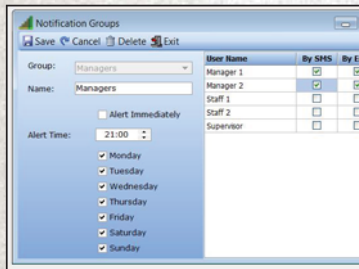

We include 2 Track MCR and Magnetic Dallas Key as standard items. The waterproof screen ensures durability in the harshest of locations.

SAM4S QB-300T SPECIFICATION

Shown featured with Magnetic Card Reader and Dallas iButton for Clerk Sign-On.

Harness the full potential of the QB-300T with Sentinel Touch Screen Software. (A PC will be required).

For the complete Back Office Solution utilise Samstock Stock Control Software. (A PC will be required).